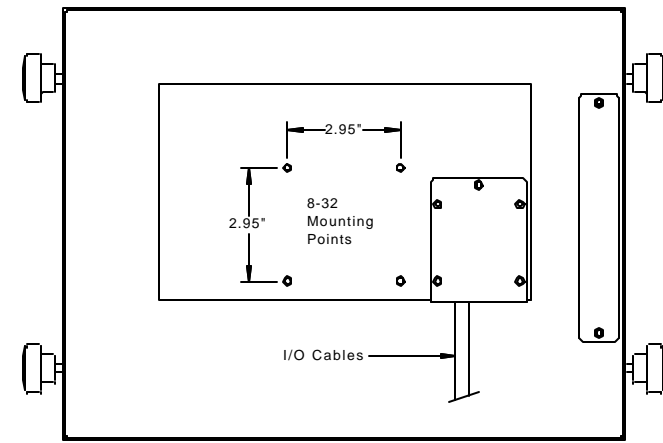

Rear View with Access Covers Installed

OPTIONAL SUN SHADE INSTALLED

Rear View with Access Covers Removed

NEURO LOGIC		451-C Constitution Ave CAMARILLO, CA 93012 805-389-5435, 5436 fax	
Title 12" Hi_Brite Transcore LCD			
Size A	File CF12HB_OTL	Rev	
6-SEP-00	Scale 1:1		