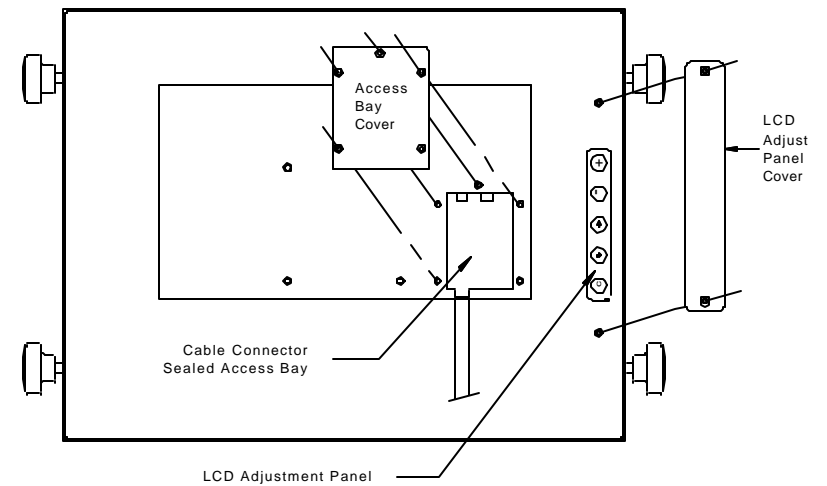

Rear View with Access Covers Installed

OPTIONAL SUN SHADE INSTALLED

Rear View with Access Covers Removed

NEURO LOGIC		451-C Constitution Ave CAMARILLO, CA 93012 805-389-5435, 5436 fax	
Title 12" Hi_Brite Transcore LCD			
Size A	File CF12HB_OTL	Rev	
6-SEP-00	Scale 1:1		